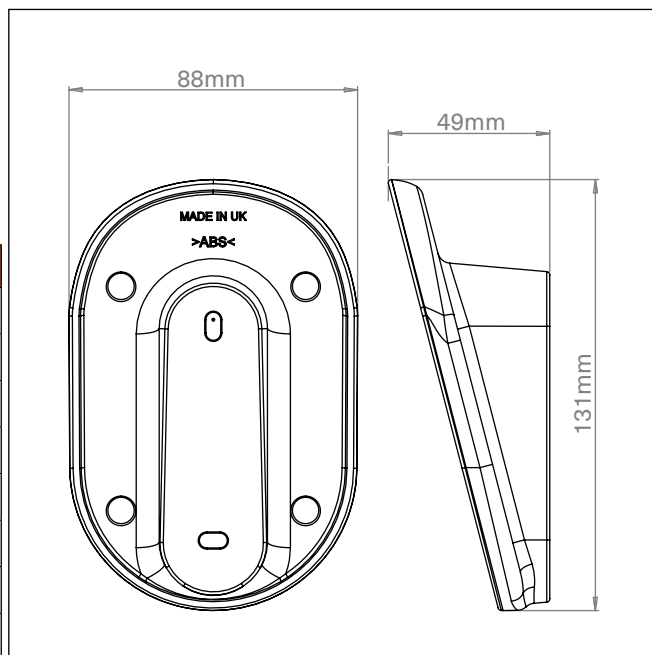

Premium Outdoor/Indoor Wall Mount for Sonos Move

- Precision engineered in UV Resistant ABS.
- Wood/studwork and brick/masonry fixings included.
- Elegant ABS cover that hide fixings.
- Easy and quick installation.
- Sonos Move can be easily mounted and removed.
- Compliments colour of Sonos Move speakers.

MILLIMETRES/KILOGRAMS	HEIGHT	WIDTH	DEPTH	WEIGHT	
Product Size	131	88	49	0.090	
MILLIMETRES/KILOGRAMS	QTY	LENGTH	WIDTH	HEIGHT	WEIGHT
Retail Carton (Single)	1	135	90	55	0.120
Inner Transit (Single)	10	284	192	180	1.46
Outer Transit (Single)	40	590	398	202	6.24
Retail Carton (Pair)	1	135	90	70	0.220
Inner Transit (Pair)	10	350	190	170	2.30
Outer Transit (Pair)	40	720	390	200	9.90
Country of Origin	UK				
Carton Contents:	Wall bracket, Wall fixings, Instructions				