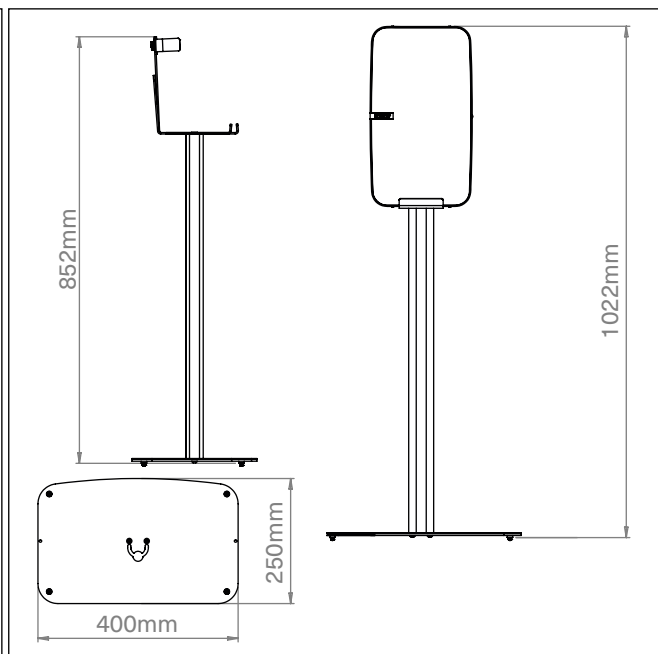

Premium Floor Stand for Sonos Five and Play:5

- Precision extruded aluminum and laser cut steel.
- Secure tight fit holds Sonos speakers perfectly.
- Quick and easy installation.
- Speaker positioned at perfect listening height.
- Adjustable polymer feet with rubber floor protection.
- Available in Black or White matching colour of the Sonos speaker.
- Speaker can be mounted landscape or portrait.
- Discrete cable management.

MILLIMETRES/KILOGRAMS	HEIGHT	WIDTH	DEPTH	WEIGHT	
Product Size (landscape)	775	400	250	3.52	
Product Size (portrait)	852	400	250	3.52	
MILLIMETRES/KILOGRAMS	QTY	LENGTH	WIDTH	HEIGHT	WEIGHT
Carton	1	875	356	86	4.19
Outer Transit	1	875	356	86	4.19
Country of Origin	UK				
Carton Contents:	Floor Stand, Instructions				

CODE	NAME	EAN CODE
MS52PB	Premium Floor Stand for Sonos Five and Play:5 Black	5060888130140
MS52PW	Premium Floor Stand for Sonos Five and Play:5 White	5060888130157