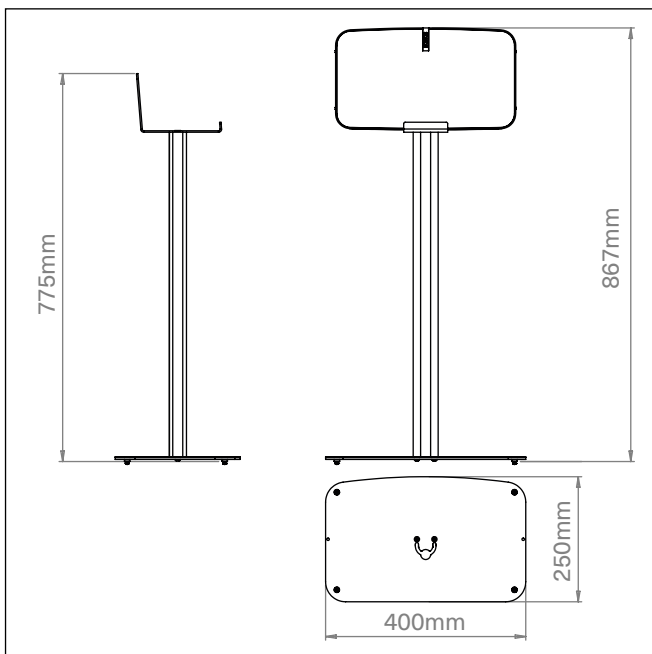

Premium Floor Stand for Sonos Five and Play:5

- Precision extruded aluminum and laser cut steel.
- Secure tight fit holds Sonos speakers perfectly.
- Quick and easy installation.
- Speaker positioned at perfect listening height.
- Adjustable polymer feet with rubber floor protection.
- Available in Black or White matching colour of the Sonos speaker.
- Speaker can be mounted landscape or portrait.
- Discrete cable management.

MILLIMETRES/KILOGRAMS	HEIGHT	WIDTH	DEPTH	WEIGHT	
Product Size (landscape)	775	400	250	3.52	
Product Size (portrait)	852	400	250	3.52	
MILLIMETRES/KILOGRAMS	QTY	LENGTH	WIDTH	HEIGHT	WEIGHT
Carton	1	875	356	86	4.19
Outer Transit	1	875	356	86	4.19
Country of Origin	UK				
Carton Contents:	Floor Stand, Instructions				

CODE	NAME	EAN CODE
MS52PB	Premium Floor Stand for Sonos Five and Play:5 Black	5060888130140
MS52PW	Premium Floor Stand for Sonos Five and Play:5 White	5060888130157