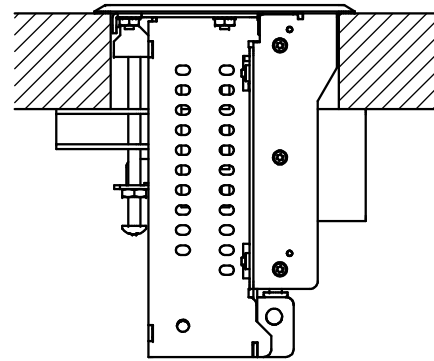

4

3

2

1

C

C

B

B

A

A

FSR inc.
244 BERGEN BLVD.
WOODLAND PARK, NJ 07424
TEL (973) 785-4347
FAX (973) 785-3318

TITLE:	RT6-R2		
DRAWN BY: JRE	DATE: 04/26/17	REV: 02	
DWG#: RT6-R2	PAGE: 2 OF 2	SCALE: -	

4

3

2

1