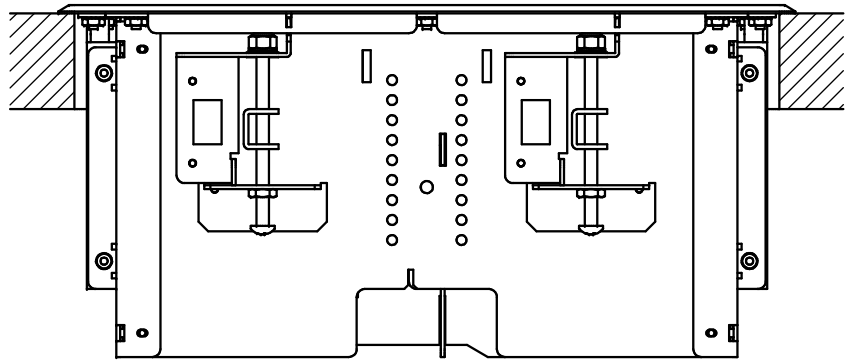

4

3

2

1

C

C

B

B

A

A

FSR inc.
244 BERGEN BLVD.
WOODLAND PARK, NJ 07424
TEL (973) 785-4347
FAX (973) 785-3318

TITLE:	RT6-R2		
DRAWN BY: JRE	DATE: 04/26/17	REV: 02	
DWG#: RT6-R2	PAGE: 2 OF 2	SCALE: -	

4

3

2

1